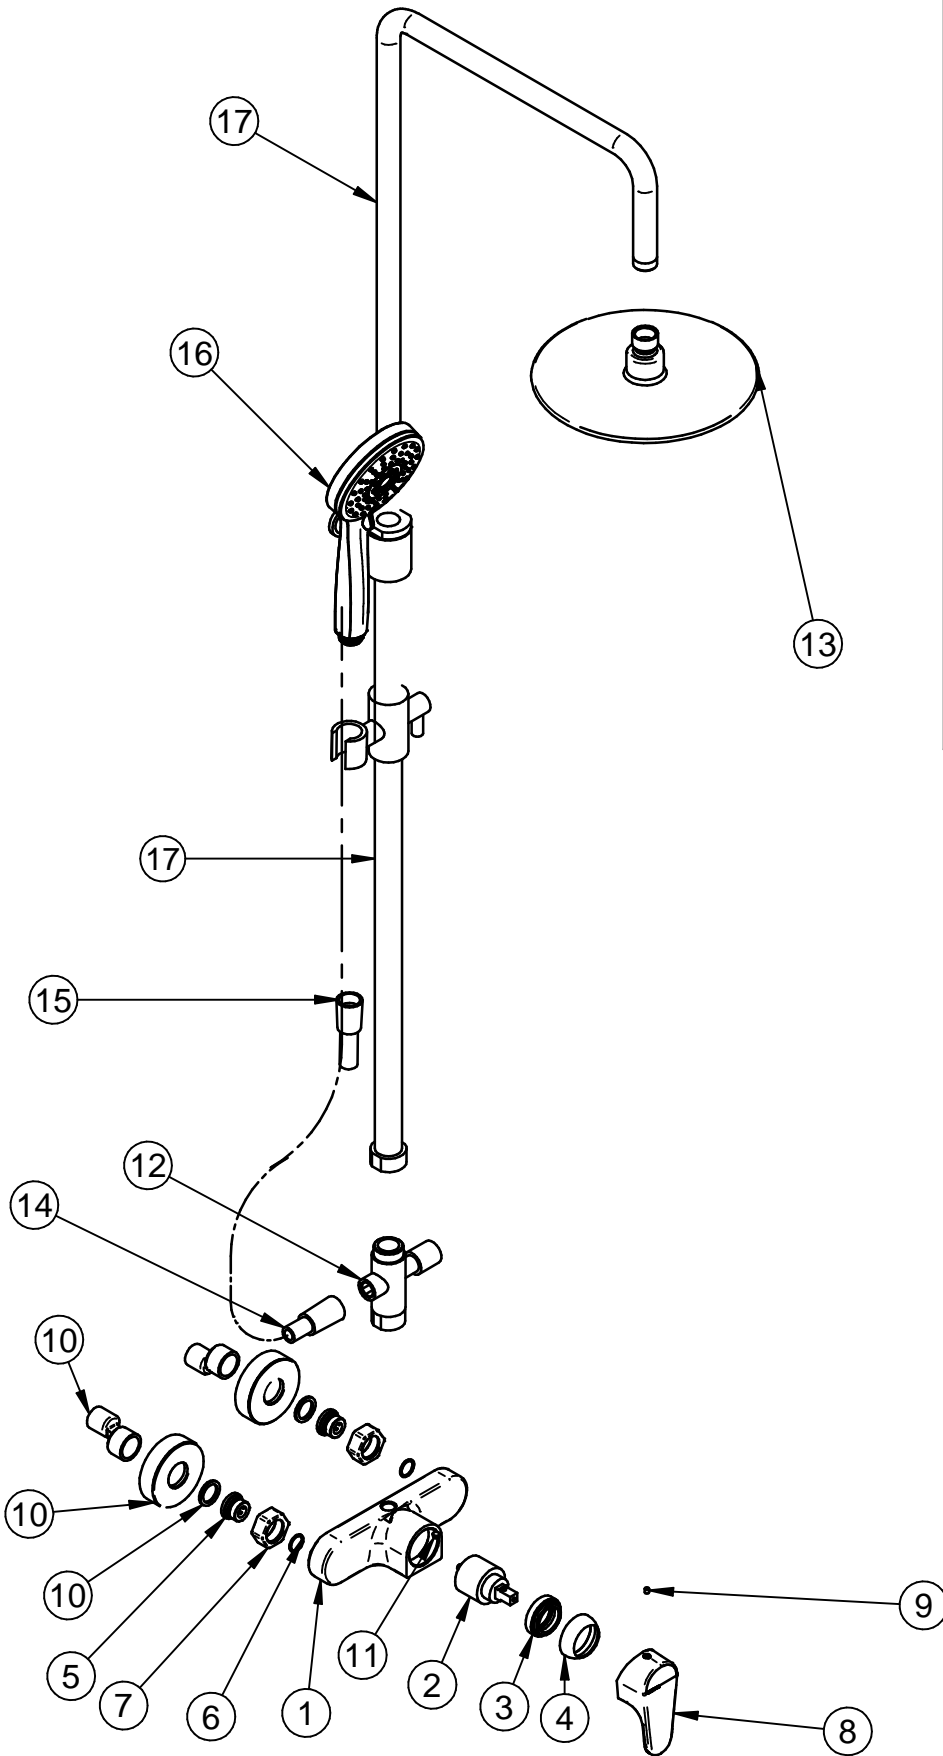

Pos	Code	Qt.
1	RYIT6358CC01	1
2	RTVT110ZZ	1
3	RYIT1800ZZ09	1
4	RTCR109CC	1
5	RYIT0800ZZ22	2
6	RTGO165ZZ	2
7	RTCA103CC	2
8	RZIT6310CC02	1
9	RTVI126ZZ	1
10	RTEC104CC	2
11	RTTA125RR	1
12	RTBR199CC02	1
13	RTBR267CC	1
14	RTFL501CC	1
15	RTFL501CC_	1
16	RTDO168CC	1
17	RTBR237CC	1

Rev.	Data Date	Descrizione Description	Progettato Designed	Disegnato Drawn	Contr. Checked	Appr. Approved

DESCRIZIONE / DESCRIPTION
IT6360CCCFZZ

CODICE ARTICOLO / ITEM CODE

IT6360CCCFZZ

PESO PARZIALE / PARTIAL WEIGHT