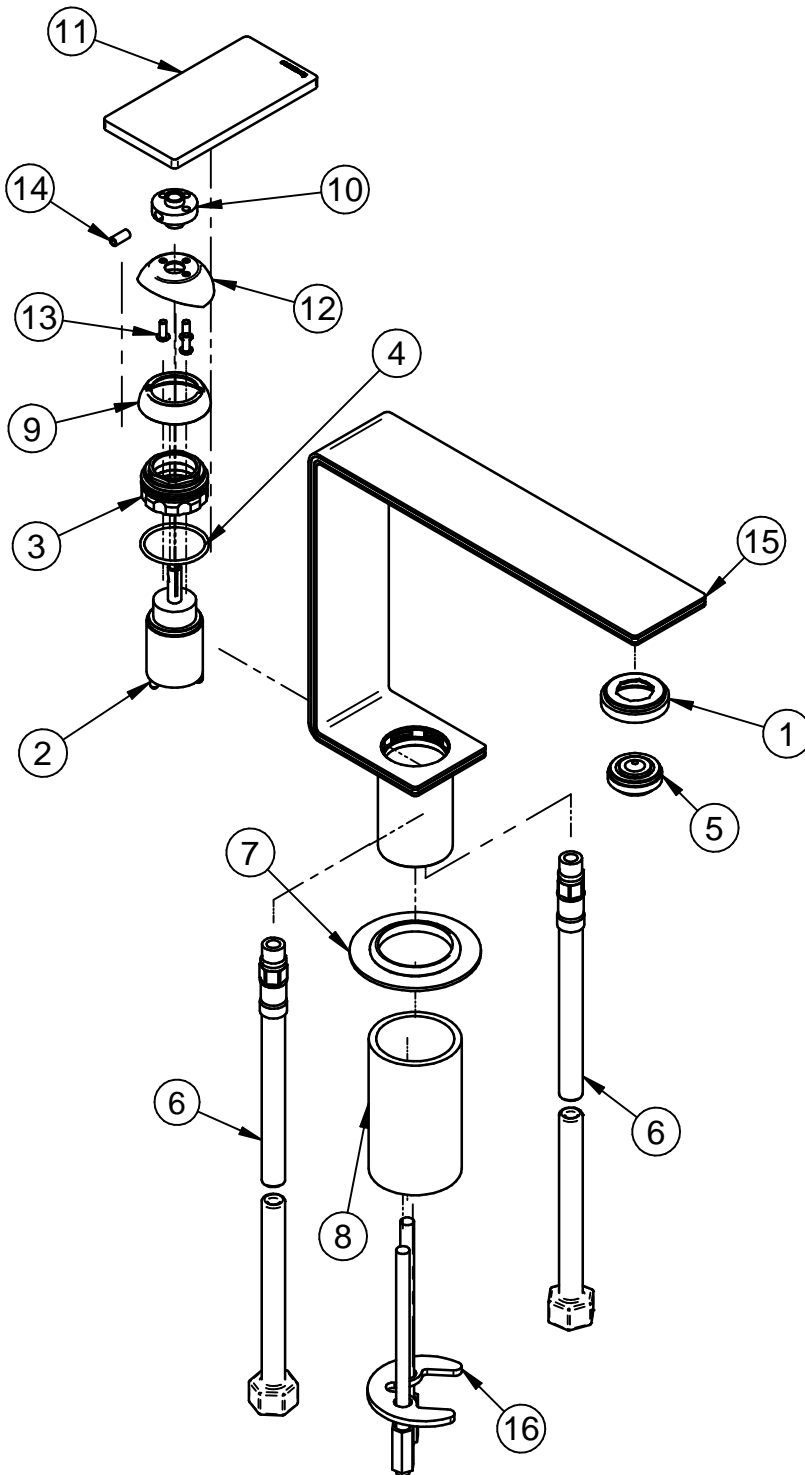

Pos.	Code	Qt.
1	RYIT2861JJ04	1
2	RTVT221ZZ02	1
3	RTVT221ZZ01	1
4	RTGO278ZZ	1
5	RTAE130ZZ	1
6	RTFL302ZZ	2
7	RTGF171ZZ	1
8	RZIT2810ZZ14	1
9	RYIT2810IS20	1
10	RYIT2810NI21	3
11	RYIT2810IS15	3
12	RYIT2810JJ12	3
13	RTVI204II	9
14	RTVI113ZZ	3
15	RXIT2810JJ10	1
16	RTTR237ZZ	1

00	30/01/2017	Emissione	MP	MP	-	-
Rev.	Data Date	Descrizione Description	Progettato Designed	Disegnato Drawn	Contr. Checked	Appr. Approved

Lavabo monocomando 5MM

DESCRIZIONE / DESCRIPTION

IT2811S5MZZ

CODICE ARTICOLO / ITEM CODE