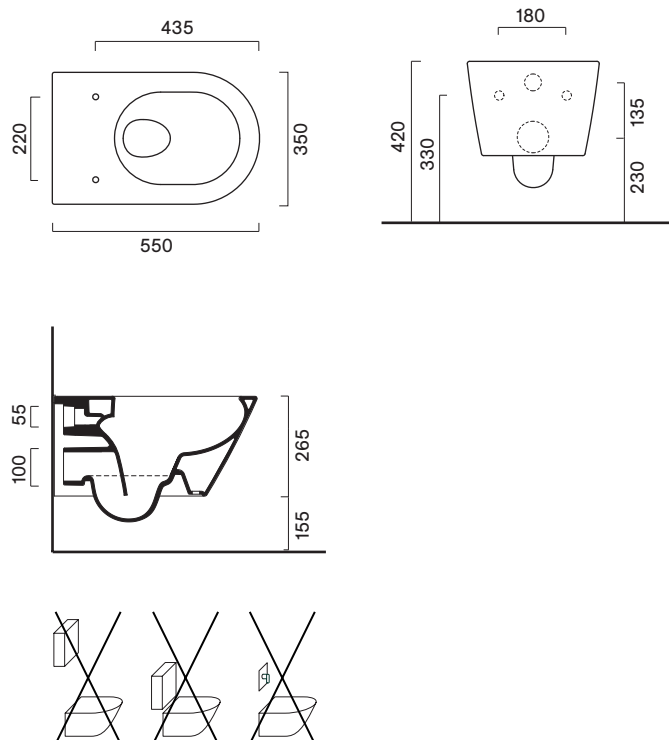

## Zero 55x35

<b>Description</b>	cm 55x35 kg 23 lt 4,5	Wall-hung Wc with Silentech flushing system and hidden fixing from the bottom.
<b>Codes, colours and finishes</b>	<b>011155 0001</b> (ex.1VS55NR00) Bianco glossy <input type="radio"/> <b>011155 0021</b> (ex.1VS55NRBM) Bianco satin <input type="radio"/> <b>011155 0022</b> (ex.1VS55NRNS) Nero satin <input checked="" type="radio"/> <b>011155 0023</b> (ex.1VS55NRCS) Cemento satin <input type="radio"/> <b>011155 0032</b> Tortora satin <input type="radio"/> <b>011155 0041</b> (ex.1VS55NRBA) Silver-White <input type="radio"/> <b>011155 0042</b> (ex.1VS55NRBO) Gold-White <input type="radio"/>	
<b>Plus and features</b>	 <b>Silentech</b>  <b>Save Water</b>  <b>Cataglaze+</b>  <b>Soft Close</b>  <b>Quick Release</b>	 <b>EN 997 – CL1 – 5A</b>
		tested by  TÜVRheinland EN - 997 6/4.5 L

### Dimensions

Not recommended with level cistern, under window and flow regulators.