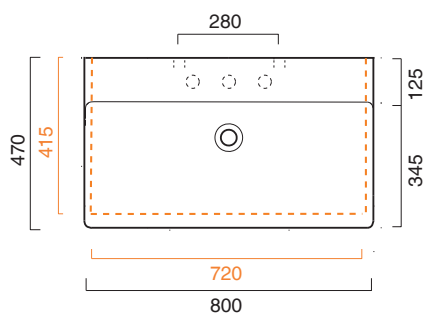

cod. 5PGR8000

Portasciugamani in alluminio cromato.

Chrome-aluminium towel rail.

CE EN 14688 - CL00