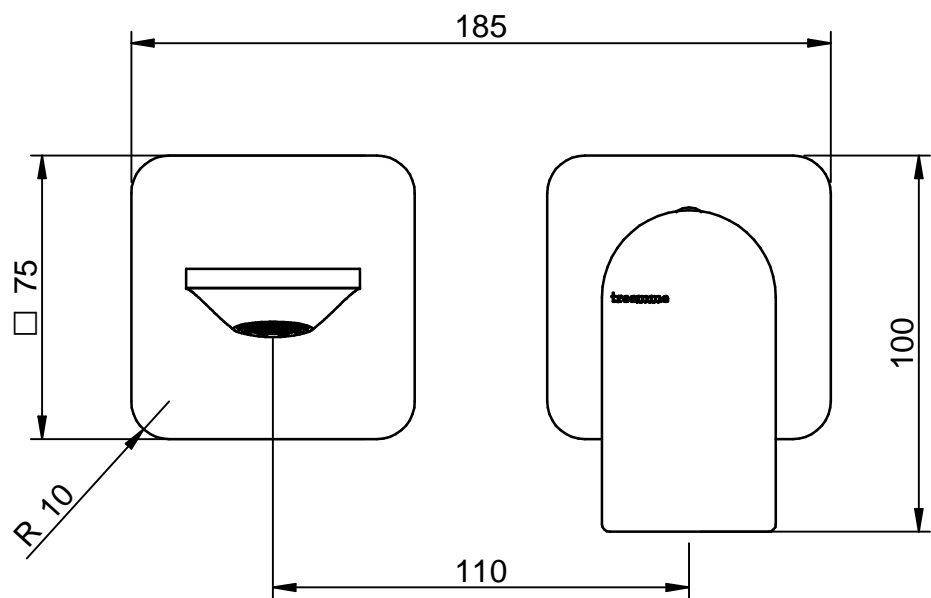

EXTERNAL PARTS

CODE ART. RWIT22C6CC01_I01

RUBINETTERIE
treemme