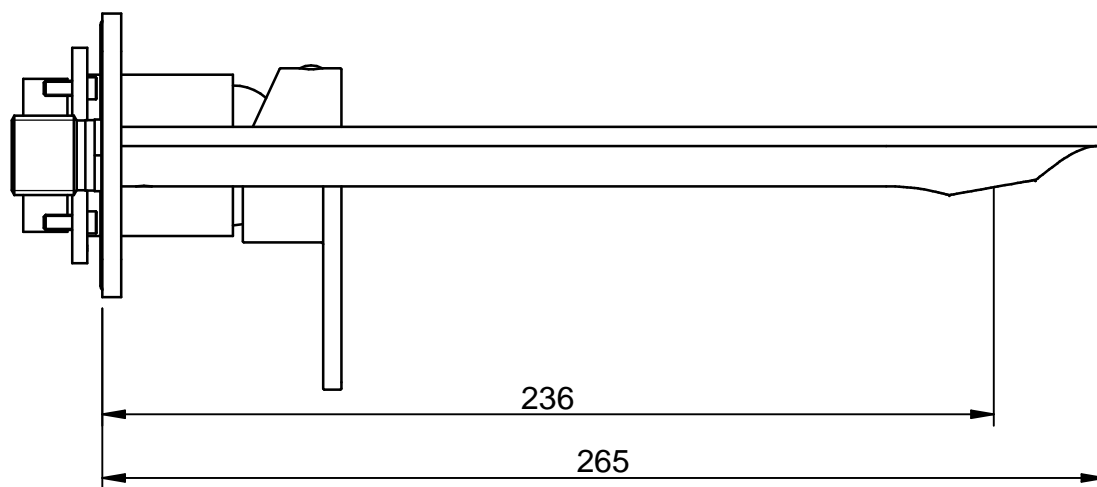

EXTERNAL PARTS

CODE ART. RWIT22C6CC01_I01

RUBINETTERIE
treemme