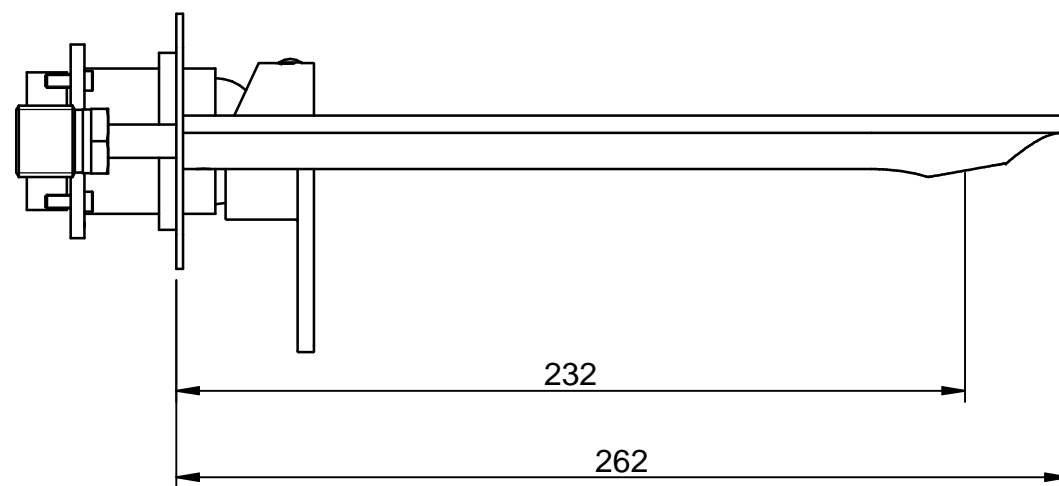

EXTERNAL PARTS

CODE ART. RWIT22A6CC01_I01

RUBINETTERIE
treemme