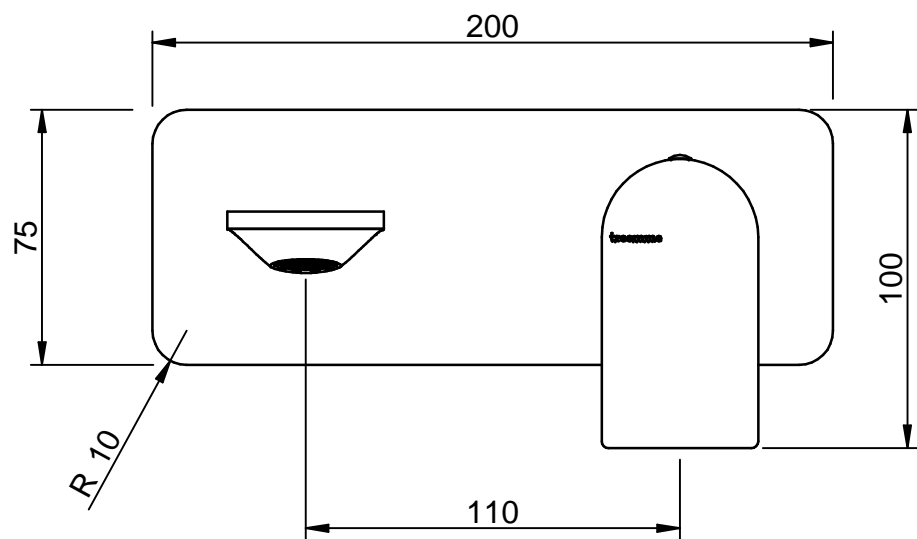

EXTERNAL PARTS

CODE ART. RWIT22A6CC01_I01

RUBINETTERIE
treemme