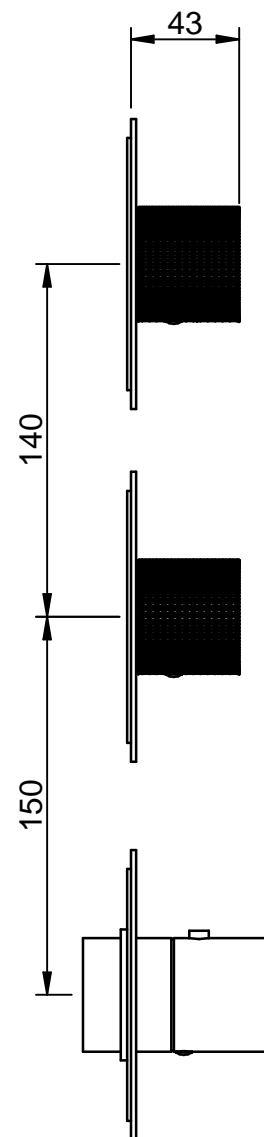

EXTERNAL PARTS

CODE ART. RWIT5A74IS01_I01

RUBINETTERIE
treemme