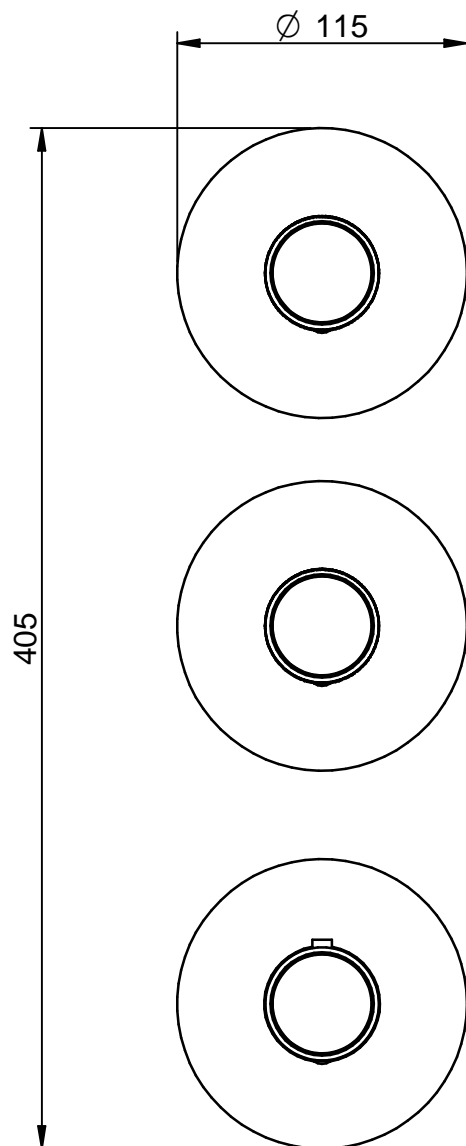

EXTERNAL PARTS

CODE ART. RWIT5A74IS01_I01

RUBINETTERIE
treemme