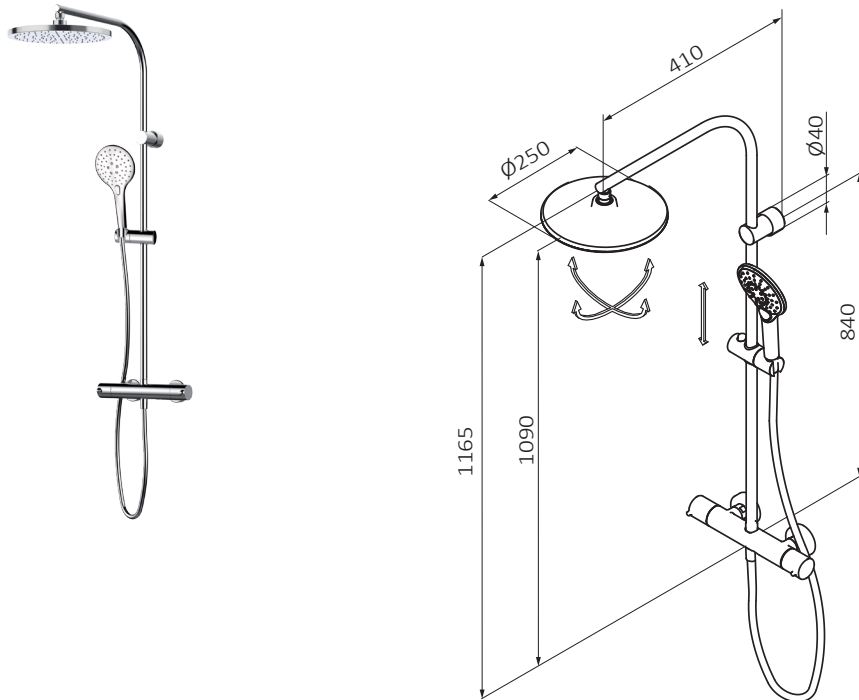

## Male shower thermostatic with column

# GRB mixers®

Chrome - 47 425 470 XL

1

COLLECTION: **TIME** PRODUCT: **Male shower thermostatic with column**

FINISH: **Chrome** CODE: **47 425 470 XL** EAN 13: **8435200089463**

**PACKAGED PRODUCT INFORMATION:** WEIGHT: **6.452 kg** WIDTH: **31 cm** LONG: **19 cm** HIGH: **77 cm**

### TECHNICAL SPECIFICATIONS:

- › RECOMMENDED PRESSURE: 1 to 5 bars
- › MAXIMUM PRESSURE OF USE: 10 bars
- › INLETS: (H) G 3/4"
- › OUTLETS: G 1/2"
- › Diverter: In left flow handle
- › Cartridge Thermostatic
- › With eccentric of  $\pm 20$  mm
- › Sensitivity and acoustics according to the norm EN ISO 3822
- › Snow showerhead Orientable 3F  $\varnothing 250$  mm ABS- Flow to 3 bar opening max.: 8.5 l/min
- › Snow hand-shower 4F  $\varnothing 125$  mm ABS- Flow to 3 bar opening max.: 11 l/min
- › Extendable column (+20 cm) with: 05070002

### SPARE PARTS LIST:

- › 00010121: Time Male column flow handle
- › 00010023: Time Male temperature handle
- › 00450001: Thermostatic cartridge + Time Male handle
- › 040089: Diverter cartridge 2 ways
- › 090057: Eccentric thermostatics set-plates-joints