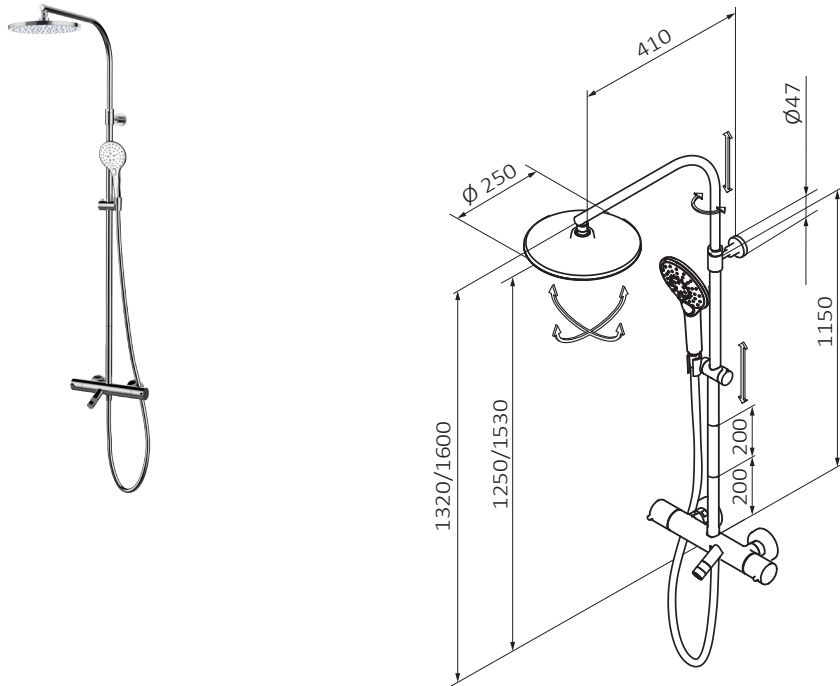

TIME

Male bath-shower thermostatic with column

GRB mixers[®]

Chrome - 47 450 470 TL

1

COLLECTION: **TIME** PRODUCT: **Male bath-shower thermostatic with column**

FINISH: **Chrome** CODE: **47 450 470 TL** EAN 13: **8435200089418**

PACKAGED PRODUCT INFORMATION: WEIGHT: **7.108 kg** WIDTH: **31 cm** LONG: **19 cm** HIGH: **77 cm**

LINK ASSEMBLY INSTRUCTIONS: http://d7rh5s3nxmpy4.cloudfront.net/CMP2592/files/040801_02_MAIL_Instrucciones_Columnas_Fijas_y_TL.pdf

TECHNICAL SPECIFICATIONS:

- › RECOMMENDED PRESSURE: 1 to 5 bars
- › MAXIMUM PRESSURE OF USE: 10 bars
- › INLETS: (H) G 3/4"
- › OUTLETS: G 1/2"
- › Diverter: In left flow handle
- › Cartridge Thermostatic
- › With eccentric of ± 20 mm
- › Sensitivity and acoustics according to the norm EN ISO 3822
- › Snow showerhead Orientable 3F $\varnothing 250$ mm ABS- Flow to 3 bar opening max.: 8.5 l/min
- › Snow hand-shower 4F $\varnothing 125$ mm ABS- Flow to 3 bar opening max.: 11 l/min
- › Extendable column (+20 cm) with: 061369

MATERIAL SPECIFICATIONS:

- › Machined brass bodies
- › Coating in Ni-Cr electrolytic bath
- › Metallic handle

USE SPECIFICATIONS:

- › GRB Live Technology, constant temperature. Valid for all hot water supplies
- › Without minimum pressure and without calibration
- › Anti-liming and self-calibrated metallic cartridge, certificated by Aenor
- › Stop safety button at 38°C
- › Bath spout with a silicone ring that provides a perfect grip to turn on the mixed water and temperature warning indicator
- › Adjustable support
- › Column with full use of height (75 mm only from the showerhead and the ceiling)