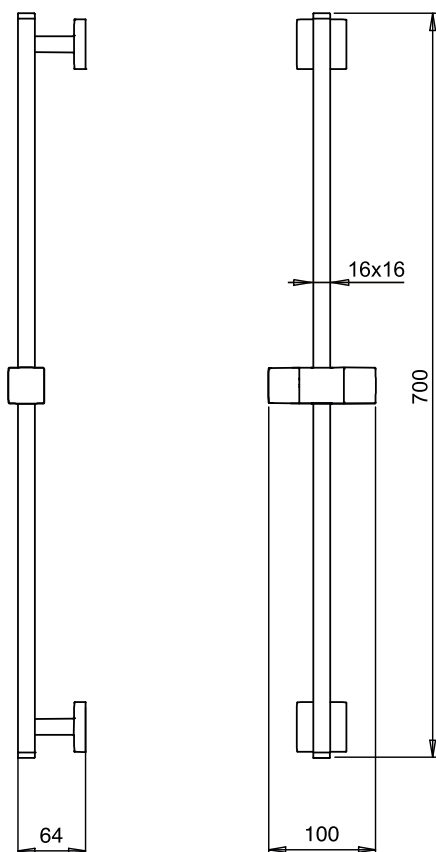

Product Type: **Slide Bar**
Product Code: **E087005**
Product Name: **Cube**

Description: Saliscendi
Slide Bar

Dimensions: L700
Material: Brass / ABS

Note:
Notes:

Functions:

1 Way

Rain

Finishes:

Chrome
CR

Nichel Brushed
BS

Painted

Matt Black
MB

Matt White
WM

PVD Polished

Gold
GO

Deep Grey
DG

DIMENSIONS