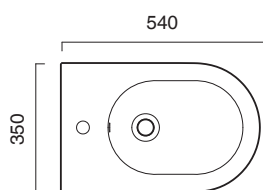

CE EN 14528 - CL20