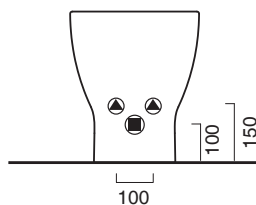

CE EN 14528 - CL20