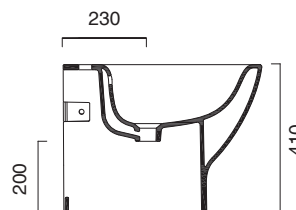

CE EN 14528 - CL20