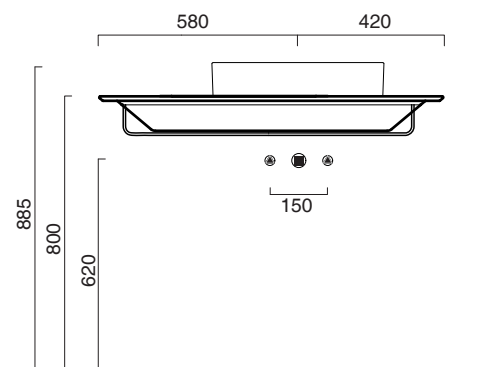

PREMIUM 50X30 + CERAMIC TOP 100x40 R CATALANO

THE ESSENCE OF CERAMICS

Portasciugamani in alluminio.
Aluminium towel rail.
Porte serviette en aluminium.

● cod. 5PPC10000Cromo | Chrome