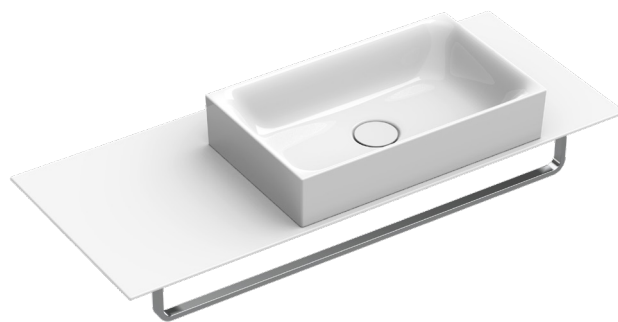

# PREMIUM 50X30 + CERAMIC TOP 100x40 R CATALANO

THE ESSENCE OF CERAMICS

Installazione ad appoggio. Senza troppieno  
Sit-on installation. Without overflow.  
Vasque à poser. Sans trop plein

- cod. 150AVP00 Bianco lucido | Glossy white
- cod. 150AVPBM Bianco satinato | Satin white

Piano in ceramica  
Ceramic top.  
Plan en céramique avec trou ouvert pour robinet.

- cod. 1PC1004000 Bianco lucido | Glossy white
- cod. 1PC10040BM Bianco satinato | Satin white

CE EN 14688 - CL00

REGISTERED DESIGN

# PREMIUM 50X30 + CERAMIC TOP 100x40 R CATALANO

THE ESSENCE OF CERAMICS

Portasciugamani in alluminio.  
Aluminium towel rail.  
Porte serviette en aluminium.

● cod. 5PPC10000Cromo | Chrome

MADE IN ITALY