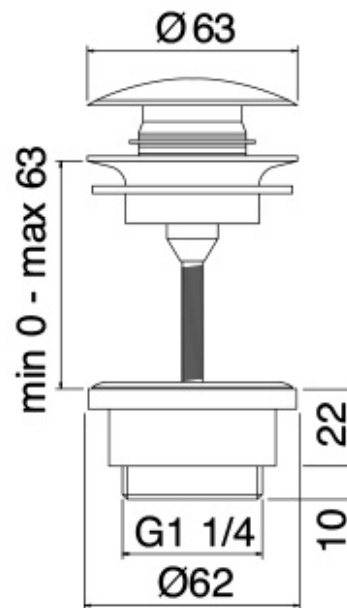

IT RTSA 117

Universal up/down pop-up waste

FINISHES:

GUN METAL - PVD

BRONZE - PVD

YELLOW GOLD - PVD

RUBINETTERIE
treemme
instruments for water