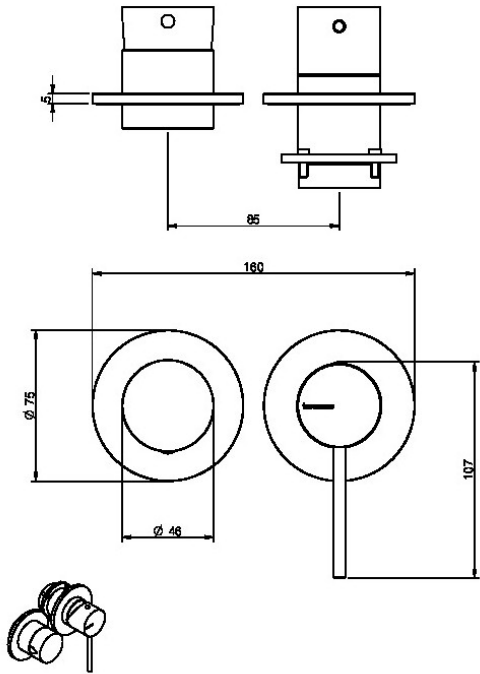

Shower

RWIT 13F3 IS 02

Concealed mixer with 3 ways diverterA

Finishes

Characteristics

Related products

RWIT 22A2 ZZ 01