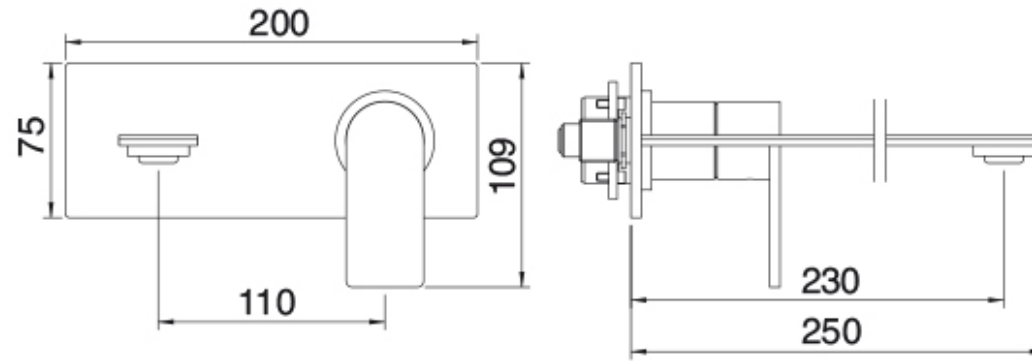

RWIT 9AA6 IS 02

Concealed washbasin mixer 230

FINISHES:

FROSTED INOX

treeemme RUBINETTERIE
instruments for water