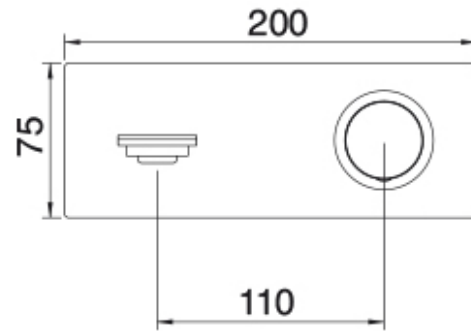

RWIT 9AA5 IS 21

Concealed washbasin mixer 180

FINISHES:

FROSTED INOX

tree^{RUBINETTERIE}**emme**
instruments for water