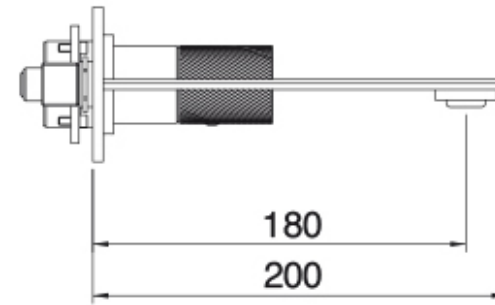

RWIT 9AA5 IS 21

Concealed washbasin mixer 180

FINISHES:

FROSTED INOX

tree^{RUBINETTERIE}**emme**
instruments for water