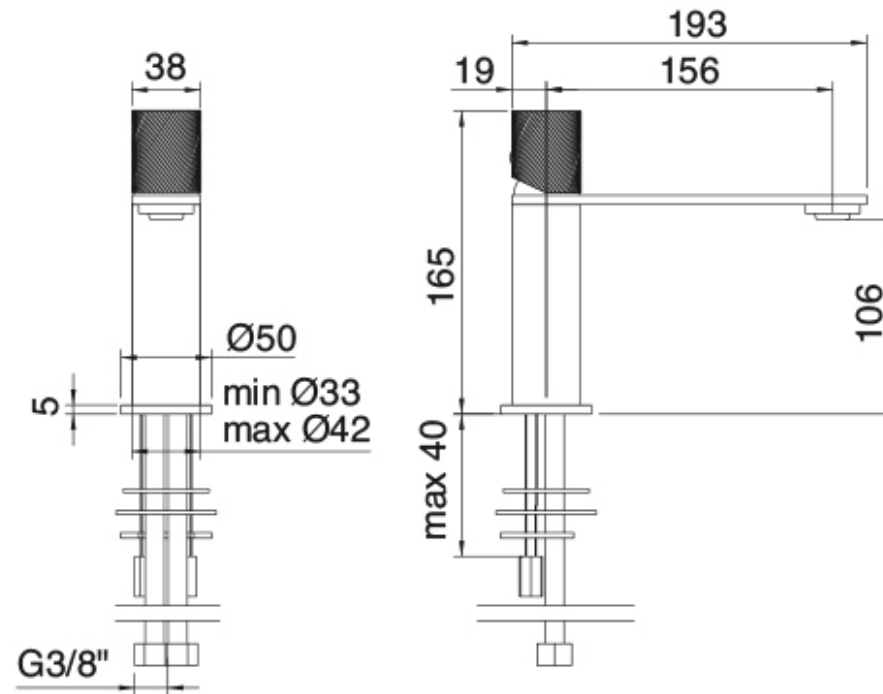

IT 9A11 IS TZ CL

Washbasin mixer 106

FINISHES:

FROSTED INOX

RUBINETTERIE
treemme
instruments for water