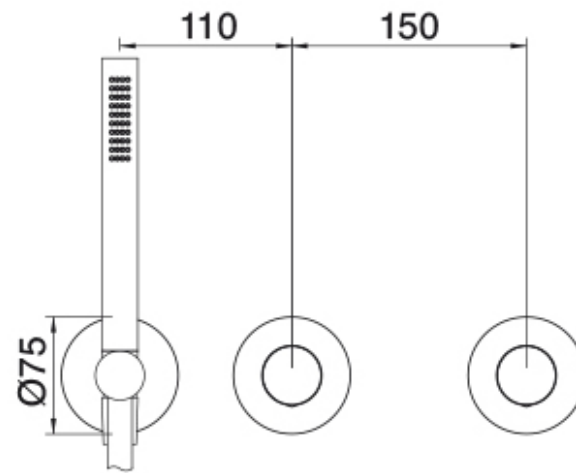

# RWIT 9AD9 IS 21

Concealed bath/shower mixer

FINISHES:

FROSTED INOX

**tree**<sup>RUBINETTERIE</sup>**emme**  
*instruments for water*