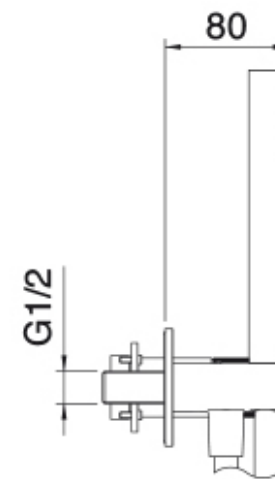

# RWIT 9AD9 IS 21

Concealed bath/shower mixer

FINISHES:

FROSTED INOX

**tree**<sup>RUBINETTERIE</sup>**emme**  
*instruments for water*