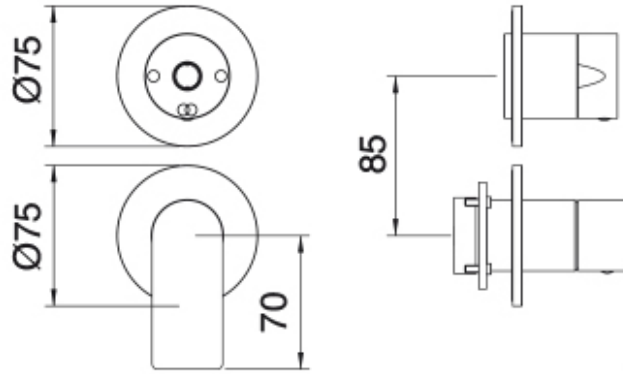

RWIT 9AC2 IS 01

Concealed mixer with 2 ways diverter

FINISHES:

FROSTED INOX

tree^{RUBINETTERIE}**mme**
instruments for water