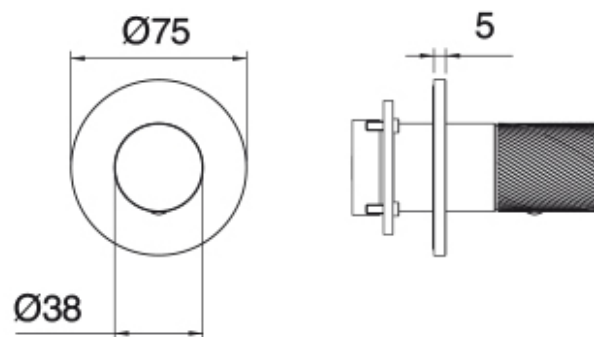

RWIT 9AC8 IS 02

Concealed shower mixer

FINISHES:

FROSTED INOX

tree^{RUBINETTERIE}**mme**
instruments for water