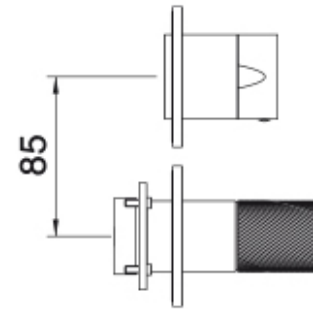

RWIT 9AC3 IS 03

Concealed mixer with 3 ways diverter

FINISHES:

FROSTED INOX

tree^{RUBINETTERIE}**mme**
instruments for water