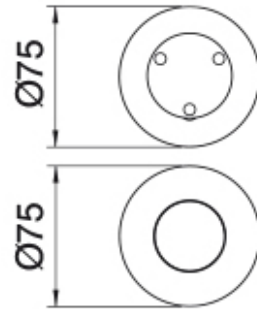

RWIT 9AC3 IS 03

Concealed mixer with 3 ways diverter

FINISHES:

FROSTED INOX

tree^{RUBINETTERIE}**mme**
instruments for water