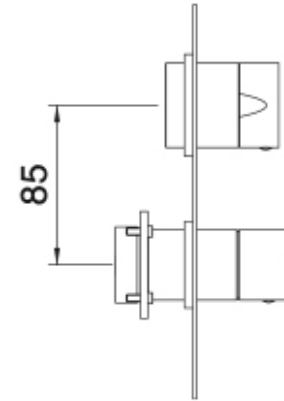

RWIT 9AA2 IS 01

Concealed mixer with 2 ways diverter

FINISHES:

FROSTED INOX

tree^{RUBINETTERIE}**mme**
instruments for water