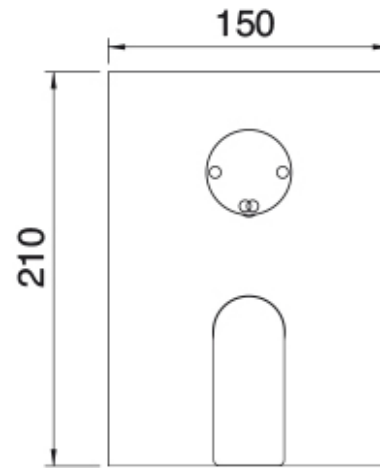

RWIT 9AA2 IS 01

Concealed mixer with 2 ways diverter

FINISHES:

FROSTED INOX

tree^{RUBINETTERIE}**mme**
instruments for water