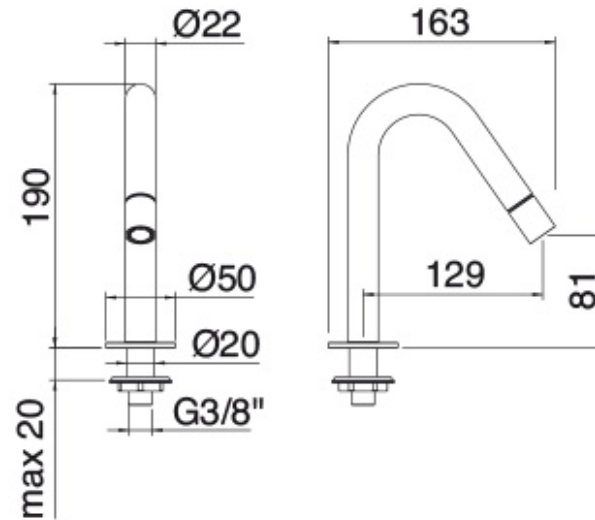

RWIT 6020 IS 01

Bidet spout

FINISHES:

FROSTED INOX

treeemme RUBINETTERIE
instruments for water