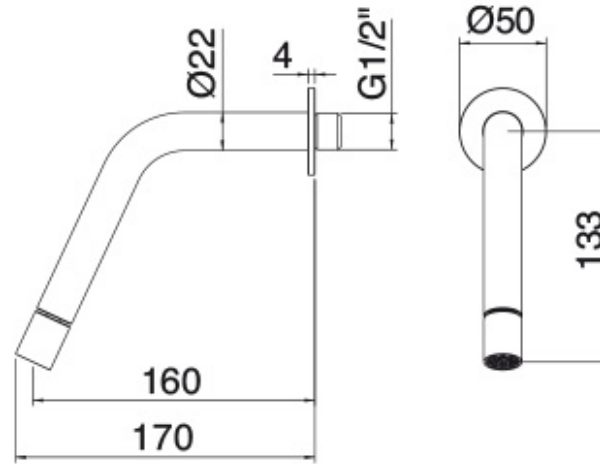

# IT 1179 IS ZZ ZZ

Wall-mtd bidet spout

FINISHES:

FROSTED INOX

**tree**<sup>RUBINETTERIE</sup>**mme**  
*instruments for water*