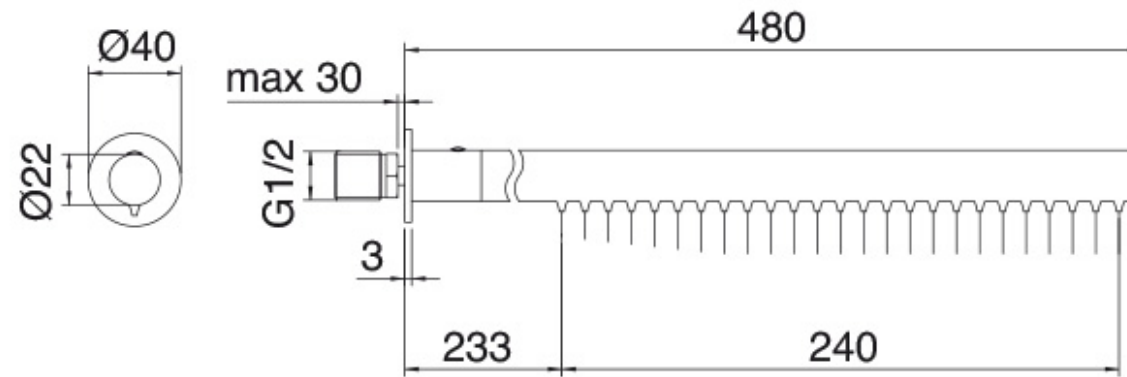

# RWIT 1147 IS 03

Shower-head

FINISHES:

FROSTED INOX

**tree**<sup>RUBINETTERIE</sup>**mme**  
*instruments for water*