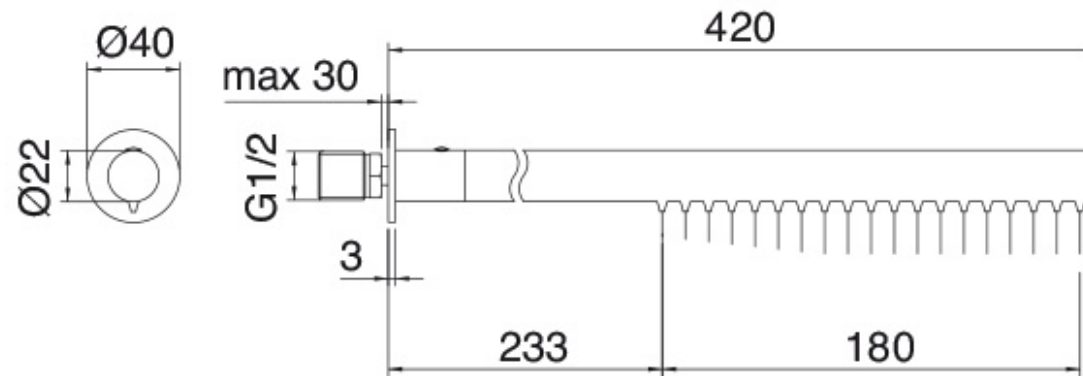

RWIT 1147 IS 02

Shower-head

FINISHES:

FROSTED INOX

treeemme RUBINETTERIE
instruments for water