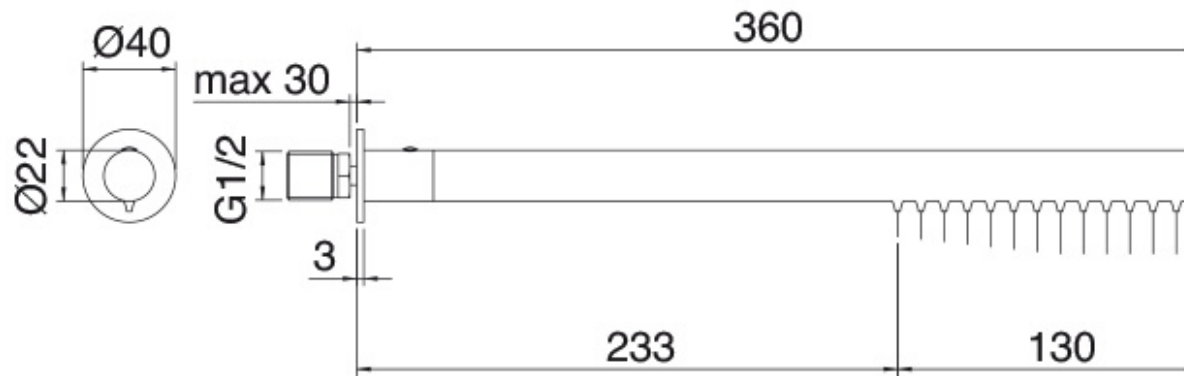

RWIT 1147 IS 01

Shower-head

FINISHES:

FROSTED INOX

tree^{RUBINETTERIE}**mme**
instruments for water