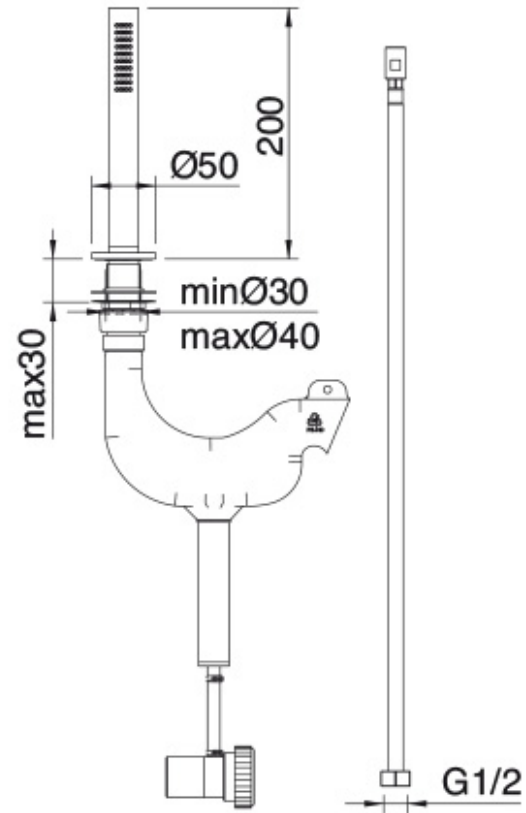

RWIT 6006 IS 25

Deck-mounted retractable handshower

FINISHES:

FROSTED INOX

RUBINETTERIE
treemme
instruments for water