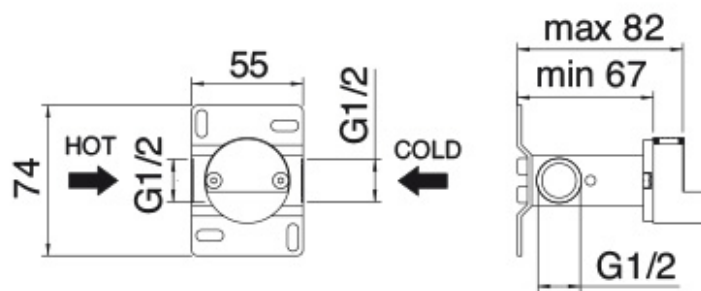

RWIT 6051 ZZ 02

treeemme RUBINETTERIE
instruments for water