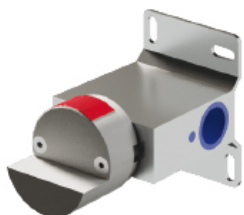

RWIT 6051 ZZ 02

treeemme RUBINETTERIE
instruments for water