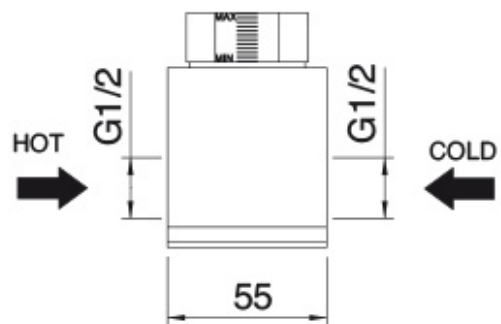

# RWIT 6051 ZZ 01

FINISHES:

**treeemme** RUBINETTERIE  
*instruments for water*