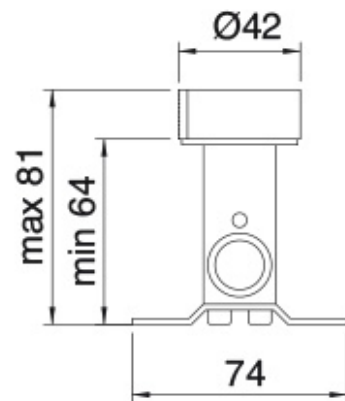

# RWIT 6051 ZZ 01

FINISHES:

**treeemme** RUBINETTERIE  
*instruments for water*