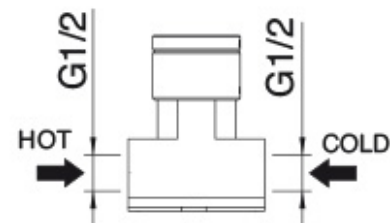

RWIT 1314 ZZ 02

treeemme RUBINETTERIE
instruments for water