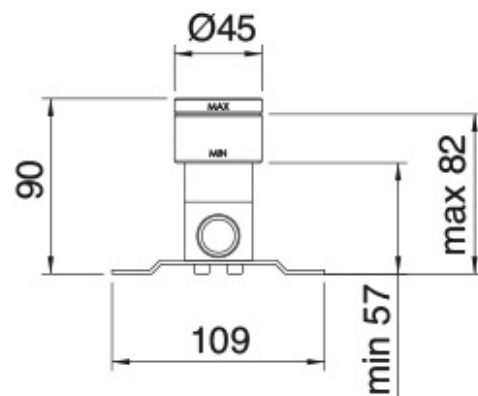

RWIT 1314 ZZ 02

treeemme RUBINETTERIE
instruments for water