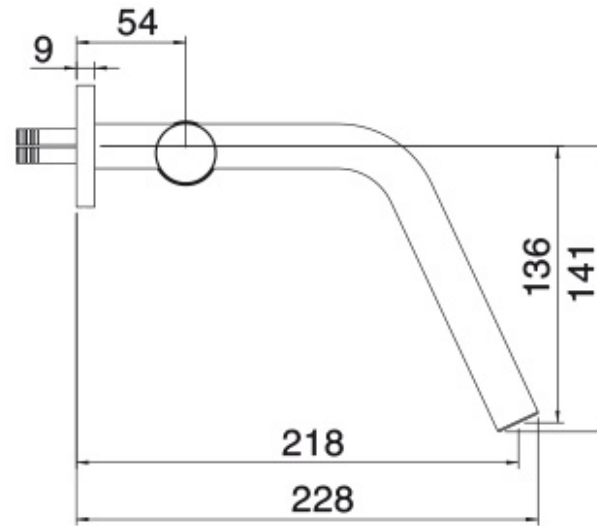

RWIT 1152 IS 03

Concealed washbasin mixer 218

FINISHES:

FROSTED INOX

treeemme RUBINETTERIE
instruments for water