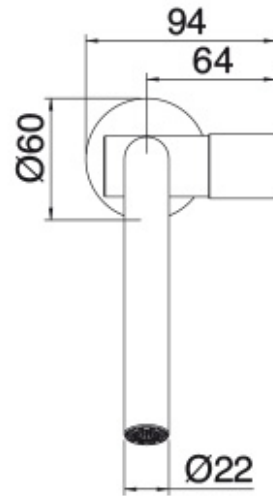

RWIT 1152 IS 03

Concealed washbasin mixer 218

FINISHES:

FROSTED INOX

treeemme RUBINETTERIE
instruments for water