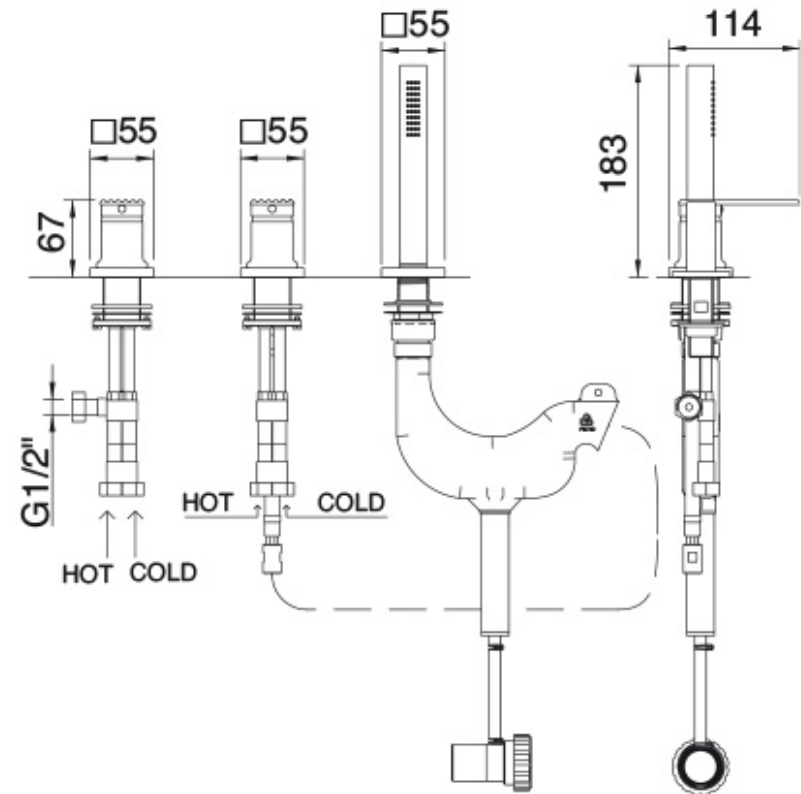

IT 2A69 CC RM ZZ

Deck-mounted bathtub
without spout

FINISHES:

CHROME CUSTOM.NN

CUSTOM.NN CUSTOM.NF

CUSTOM.HH CUSTOM.CZ

CUSTOM.US OLD

CUSTOM.DZ CUSTOM.SZ