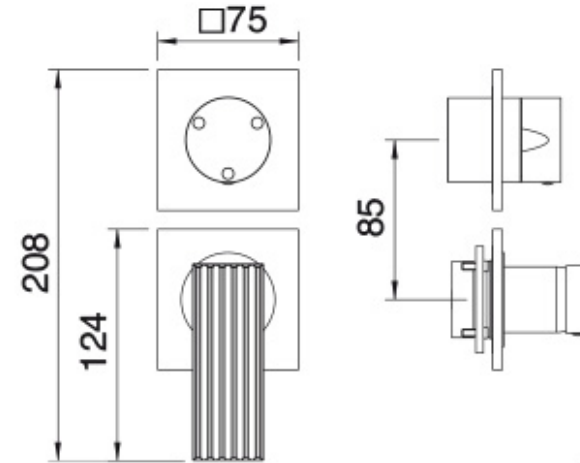

RWIT 2AC3 CC 02

Concealed mixer with 3
ways diverter

FINISHES:

CHROME CUSTOM.NN

CUSTOM.NN CUSTOM.NF

CUSTOM.HH CUSTOM.CZ

CUSTOM.US OLD

CUSTOM.DZ CUSTOM.SZ