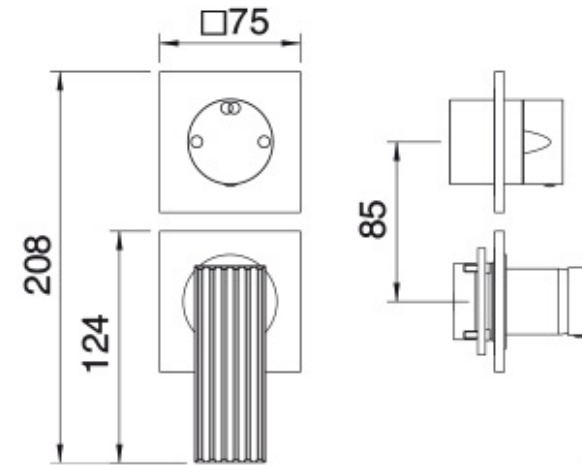

RWIT 2AC2 CC 02

Concealed mixer with 2
ways diverter

FINISHES:

CHROME CUSTOM.NN

CUSTOM.NN CUSTOM.NF

CUSTOM.HH CUSTOM.CZ

CUSTOM.US OLD

CUSTOM.DZ CUSTOM.SZ