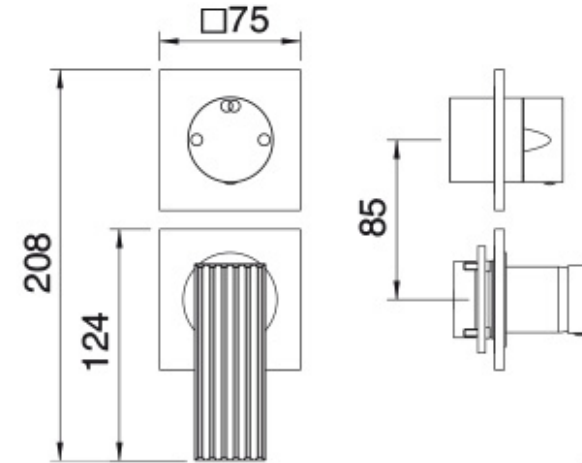

RWIT 2AC2 CC 02

Concealed mixer with 2
ways diverter

FINISHES:

CHROME CUSTOM.NN

CUSTOM.NN CUSTOM.NF

CUSTOM.HH CUSTOM.CZ

CUSTOM.US OLD

CUSTOM.DZ CUSTOM.SZ