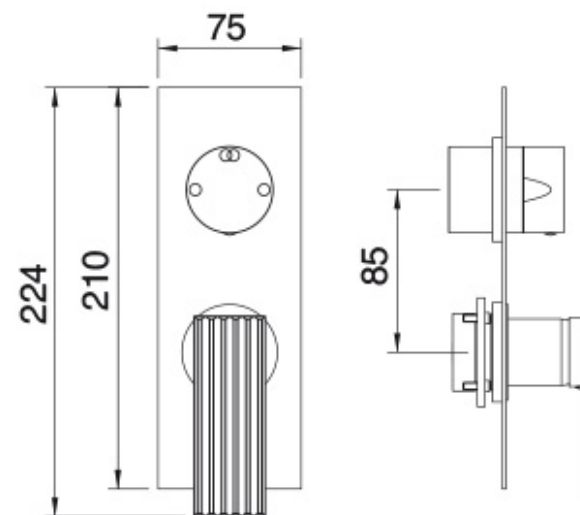

RWIT 2AA2 CC 02

Concealed mixer with 2
ways diverter

FINISHES:

CHROME CUSTOM.NN

CUSTOM.NN CUSTOM.NF

CUSTOM.HH CUSTOM.CZ

CUSTOM.US OLD

CUSTOM.DZ CUSTOM.SZ