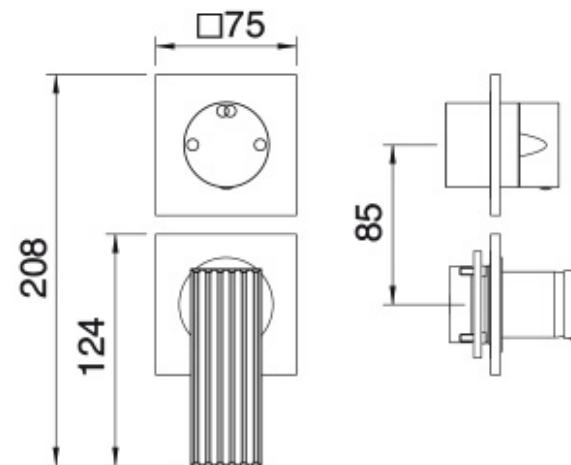

RWIT 2AC2 CC 02

Concealed mixer with 2
ways diverter

FINISHES:

CHROME CUSTOM.NN

CUSTOM.NN CUSTOM.NF

CUSTOM.HH CUSTOM.CZ

CUSTOM.US OLD

CUSTOM.DZ CUSTOM.SZ