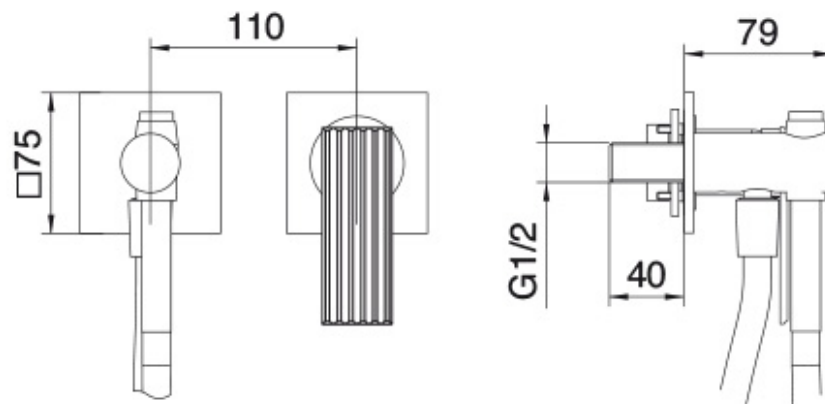

# RWIT 2AD4 CC 02

Concealed mixer with wc  
hand shower

FINISHES:

CHROME CUSTOM.NN

CUSTOM.NN CUSTOM.NF

CUSTOM.HH CUSTOM.CZ

CUSTOM.USOLD

CUSTOM.DZ CUSTOM.SZ