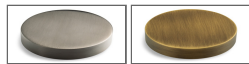

IT 6B25 CC UP ZZ

Washbasin mixer 56

FINISHES:

CHROME CUSTOM.NN

MATT WHITE CUSTOM.NL

CUSTOM.M CUSTOM.HH

CUSTOM.C CUSTOM.US

OXYDIZED CUSTOM.DZ