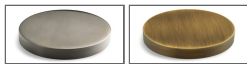

# IT 6B20 CC UP ZZ

Bidet mixer

FINISHES:

CHROME CUSTOM.NN

MATT WHITE CUSTOM.NL

CUSTOM.M CUSTOM.HH

CUSTOM.CZ CUSTOM.US

OXYDIZED CUSTOM.DZ