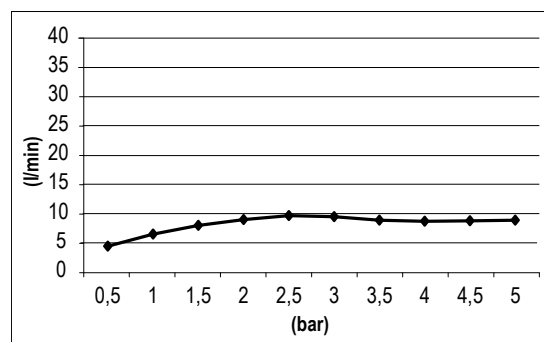

Product Type: **Hand Showers**
Product Code: **E082108**
Product Name: **Posh**

Description: Doccia
Hand Shower

Dimensions: erogatore Ø 90mm
Material: Acciaio | Brass

Note: con erogatore in finitura e manico in gomma nera
Notes: with diffuser in finish and rubber black handle

Functions: 1 Way Hand

Finishes:

Stainless Steel		Painted		PVD Polished		PVD Brushed		
Mirror MS	Brushed BS	Matt Black MB	Matt White WM	Gold GO	Deep Grey DG	High Brass HB	Copper CO	Gun Metal GM

DIMENSIONS

FLOWRATE