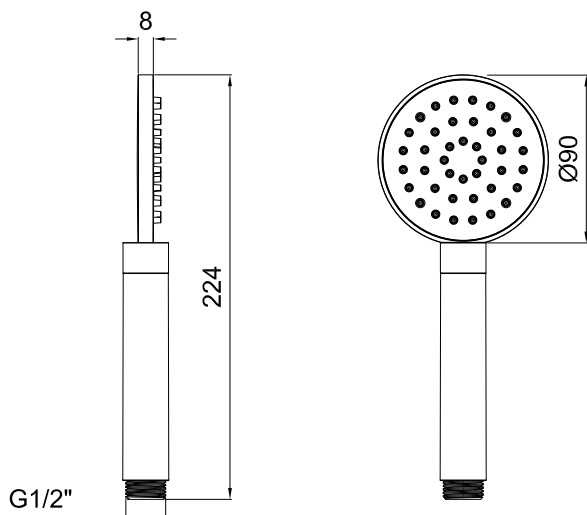

DIMENSIONS