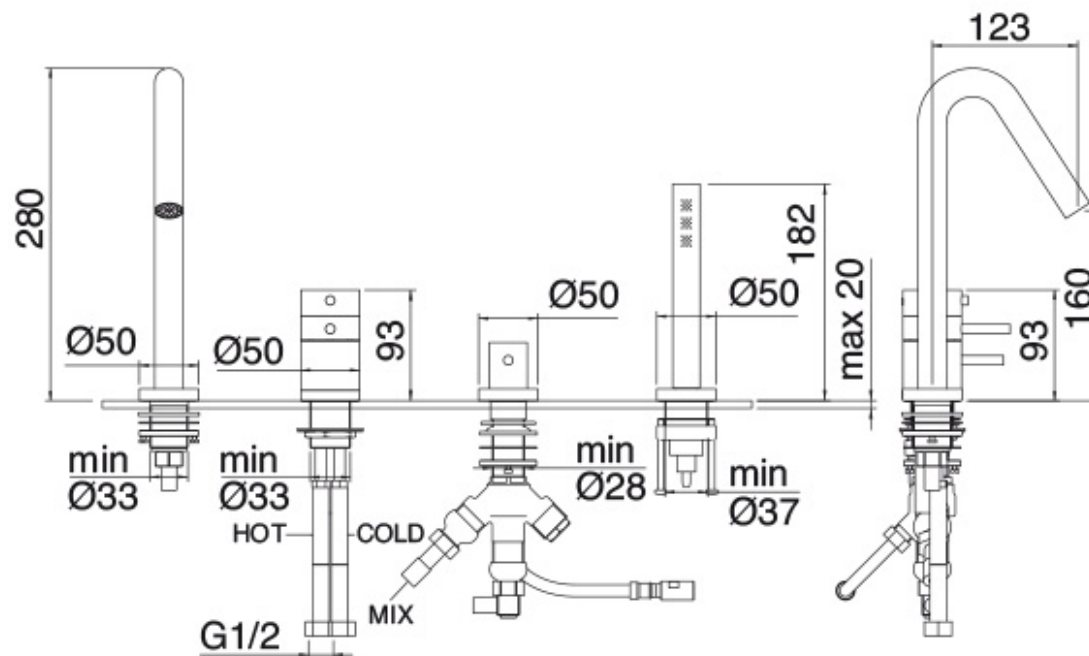

7584

FINISHES:

WHITE CHROME

CHROME

BRUSH NICKEL

BLACK CHROME

RUBINETTERIE
tremme
instruments for water