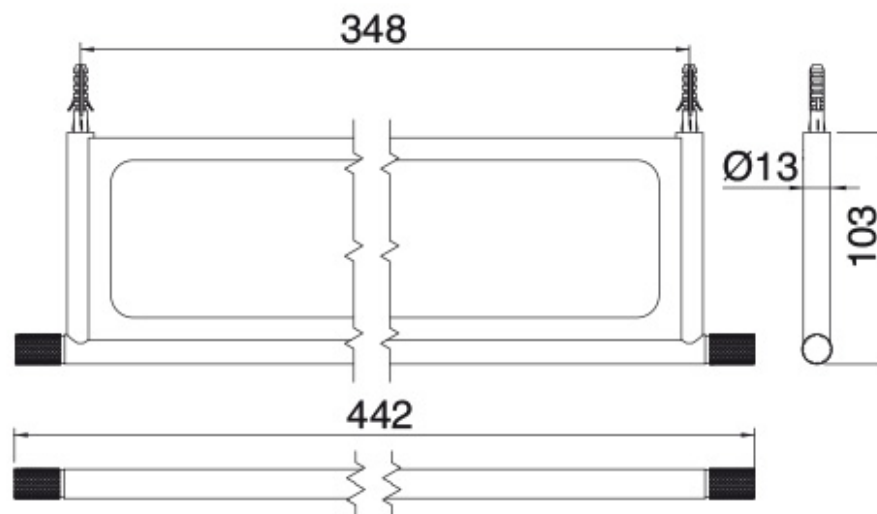

# IT 8316 IS ZZ ZZ

44,2 cm bathroom shelf

FINISHES:

FROSTED INOX

**treeemme** RUBINETTERIE  
*instruments for water*