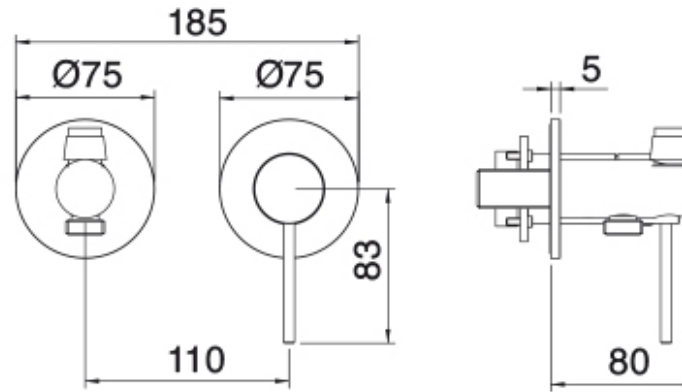

RWIT 13D4 IS 02

Concealed mixer with wc hand shower

FINISHES:

FROSTED INOX

treeemme RUBINETTERIE
instruments for water