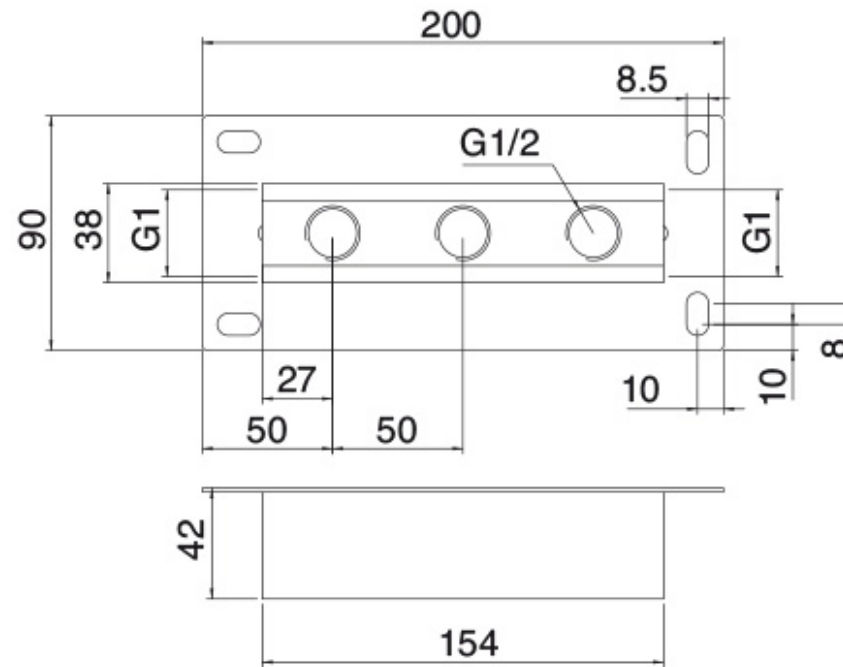

# RWIT 5147 ZZ 08

Manifold for shower-head - (max 3 elements)

FINISHES:

FROSTED INOX

RUBINETTERIE  
**tremme**  
*instruments for water*