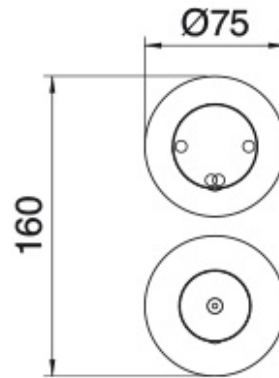

# RWIT 11C2 IS 01

Concealed mixer with 2 ways diverter

FINISHES:

FROSTED INOX

**tree**<sup>RUBINETTERIE</sup>**mme**  
*instruments for water*