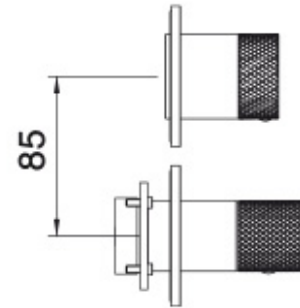

# RWIT 11C2 IS 01

Concealed mixer with 2 ways diverter

FINISHES:

FROSTED INOX

**tree**<sup>RUBINETTERIE</sup>**mme**  
*instruments for water*