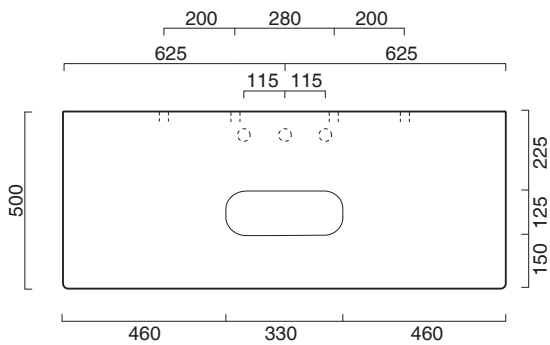

# CERAMIC TOP 125x50

**CATALANO**  
THE ESSENCE OF CERAMICS

Piano in ceramica. Fissaggio non incluso.  
Ceramic Top. Fixings not included.  
Superficie de cerámica. Montaje no incluido.

- cod. 1PC1255000 Bianco lucido | Glossy white
- cod. 1PC12550BM Bianco satinato | Satin white
- cod. 1PC12550CS Cemento satinato | Satin cement
- cod. 1PC12550NS Nero satinato | Satin black