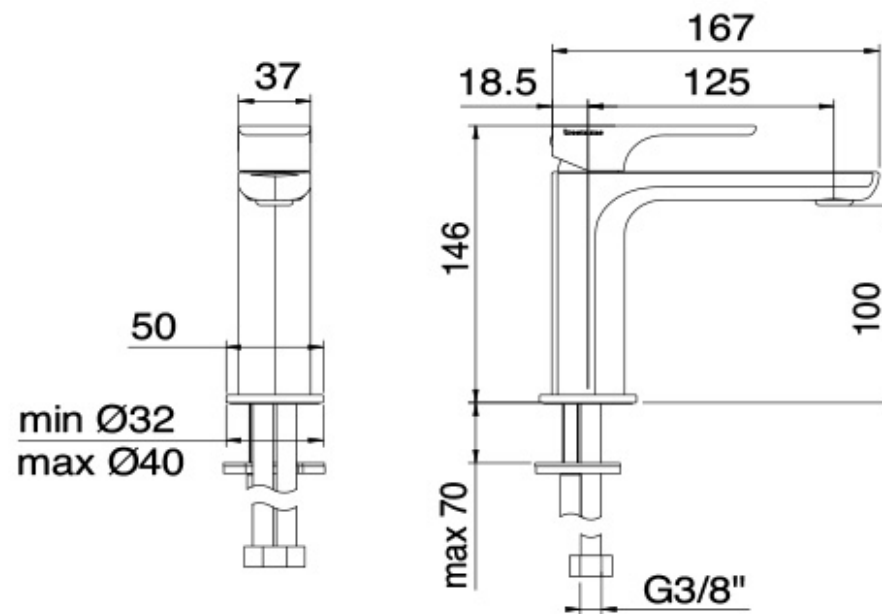

6A11

FINISHES:

BRUSH NICKEL

RUBINETTERIE
treemme
instruments for water