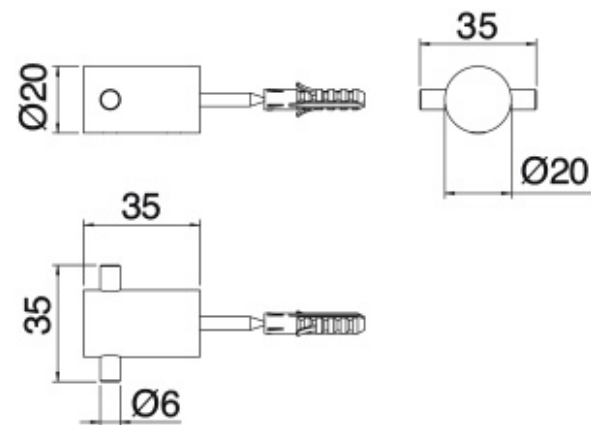

# IT 3Z11 CC ZZ ZZ

FINISHES:

CUSTOM.N CUSTOM.US

GOLD CHROME

CUSTOM.N MATT  
WHITE

OXYDIZED

RUBINETTERIE  
**tremme**  
*instruments for water*